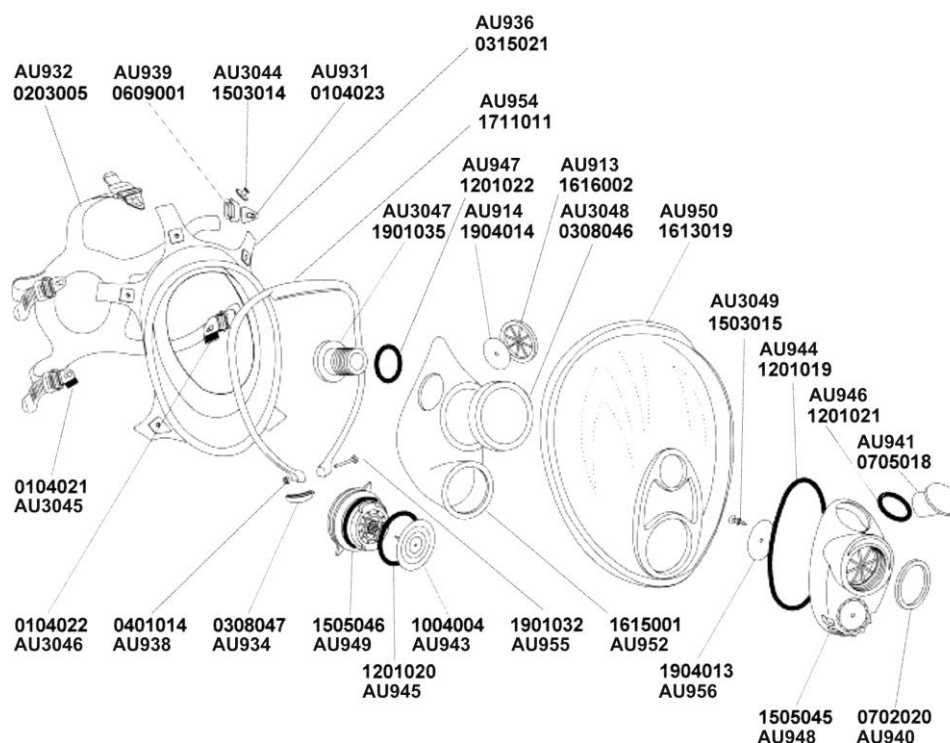

## Spare parts for the full face mask Zenith

Article-No.	Description
AU913	Visor frame
AU914	Visor valve
AU931	Hook
AU932	Strap
AU933	Carrying trap
AU934	Bolt cover
AU935	Key
AU936	Visor
AU938	Nut
AU939	Buckle
AU940	Sealing ring
AU941	Exterior part speech diaphragm
AU943	Valve disc
AU944	O-Ring
AU945	O-Ring
AU946	O-Ring
AU947	O-Ring
AU948	Valve body
AU949	Screw connection
AU950	Panorama – visor
AU952	Inner mask
AU954	Closure frame
AU955	Screw
AU956	Visor valve
AU3044	Pin
AU3045	Connection right
AU3046	Connection left
AU3047	Screw
AU3048	Speech membrane
AU3049	Pin